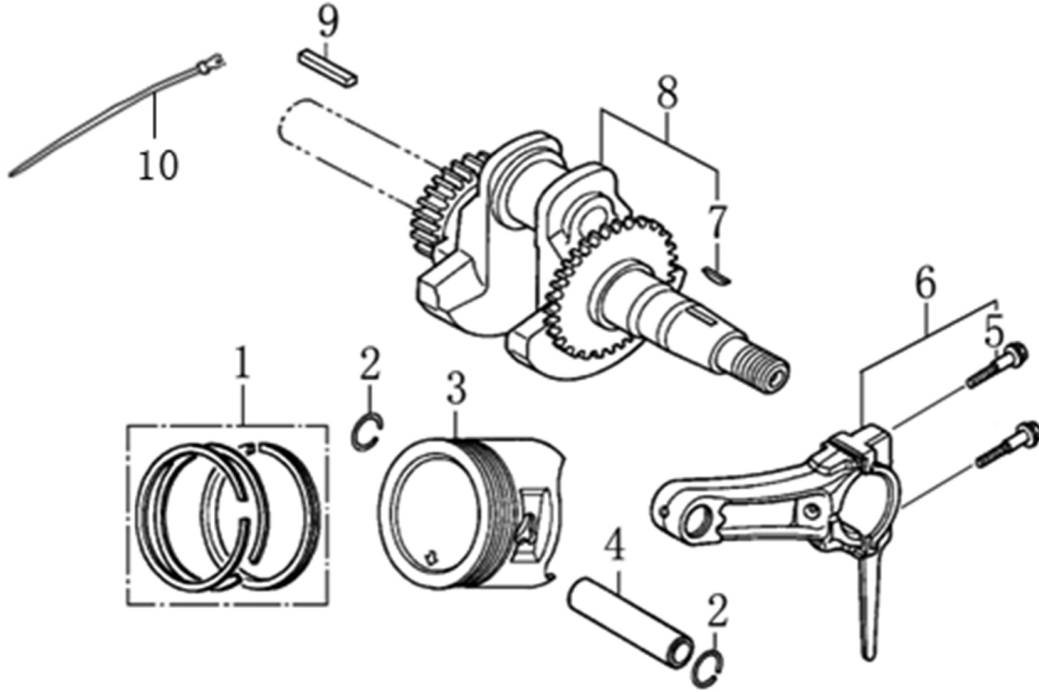

Cylinder Head

ITEM	PART NO.	QTY.	DESCRIPTION
1	0J88870101	1	HEAD, CYLINDER
2	0J35220159	2	BOLT, STUD, IN.
3	0J35220165	2	PIN, DOWEL
4	0K10430110	1	GASKET, HEAD CYLINDER
5	0G84420210	2	BOLT, STUD , EX.
6	0J00620106	1	PLUG, SPARK
7	0J35220158	4	BOLT, FLANGE 8*60
8	0J88870103	1	GASKET, HEAD COVER
9	0J88870104	1	COVER, HEAD
10	0G84420217	4	BOLT, FLANGE 6*14
11	0J88870105	1	TUBE, BREATHER
12	0J88870107	1	GASKET, BREATHER CHAMBER
13	0J88870106	1	CAP, BREATHER CHAMBER
14	0J88870108	1	OIL STRAINER
NOT SHOWN	0K104400SM		212CC ENG (G19) SM KIT

Crankcase Cover

ITEM	PART NO.	QTY.	DESCRIPTION
1	0J35230110	2	GAUGE ASSY.,OIL LEVEL
2	0J35230136	6	BOLT, FLANGE
3	0J88870111	1	CASE COVER
4	0J35220166	1	OIL SEAL 25x41.25x6
5	0J35230139	1	BEARING, RADIAL BALL
6	0J35230138	2	PIN, DOWEL
7	0J88870112	1	GASKET, CASE COVER

212cc ENGINE

Crankshaft and Piston

ITEM	PART NO.	QTY.	DESCRIPTION
1	0K10430113	1	RING SET
2	0J47870127	2	CLIP, PISTON PIN
3	0K10430114	1	PISTON
4	0J47870129	1	PIN, PISTON
5	0J47870130	2	BOLT, CONNECTING ROD
6	0J47870131	1	ROD ASSY., CONNECTING
7	0G84420119	1	KEY
8	0K10430115	1	CRANKSHAFT COMP
9	0J88870117	1	KEY
10	029333A	1	TIE WRAP UL 7.4"X .19" BLK

Rocker and Camshaft

ITEM	PART NO.	QTY.	DESCRIPTION
1	0J88870120	2	ROCKER ARM
2	0J88870119	2	VALVE ROCKER SHAFT
3	0J88870121	2	ROD, PUSH
4	0J35220122	2	LIFTER VALVE
5	0J35230114	2	ROTATOR, VALVE
6	0J35220118	2	RETAINER, VALVE SPRING
7	0J35220117	2	SPRING, VALVE
8	0J35220119	1	SEAL, GUIDE
9	0J35230140	1	VALVE SET
10	0J47870133	1	CAMSHAFT ASSY
11	0K10430117	4	SPLIT WASHER