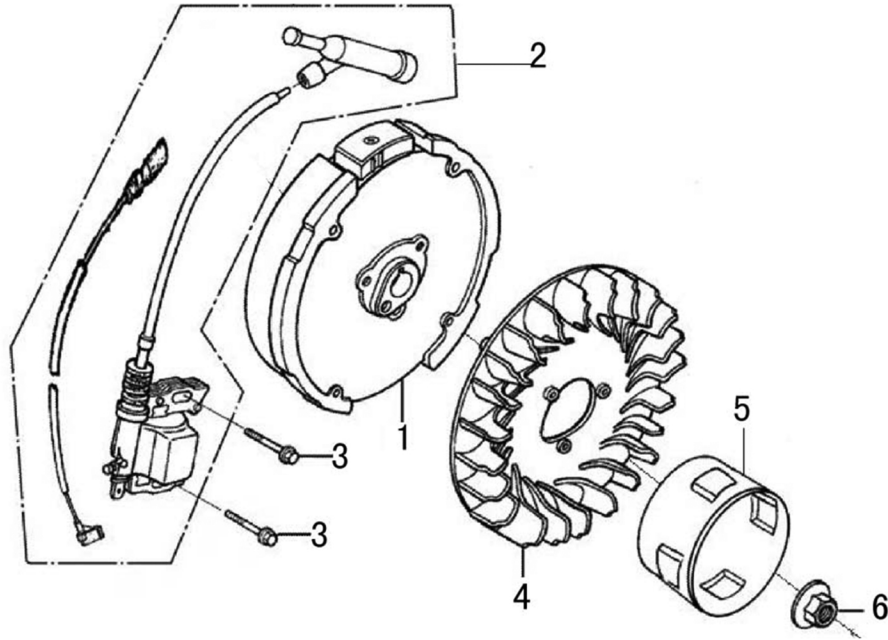

Rocker and Camshaft

ITEM	PART NO.	QTY.	DESCRIPTION
1	0J88870120	2	ROCKER ARM
2	0J88870119	2	VALVE ROCKER SHAFT
3	0J88870121	2	ROD, PUSH
4	0J35220122	2	LIFTER VALVE
5	0J35230114	2	ROTATOR, VALVE
6	0J35220118	2	RETAINER, VALVE SPRING
7	0J35220117	2	SPRING, VALVE
8	0J35220119	1	SEAL, GUIDE
9	0J35230140	1	VALVE SET
10	0J47870133	1	CAMSHAFT ASSY
11	0K10430117	4	SPLIT WASHER

Shrouds

ITEM	PART NO.	QTY.	DESCRIPTION
1	0G84420241	2	BOLT, FLANGE 6x8
2	0J35230118	1	SHROUD
3	0J35220125	1	PLATE, SIDE
4	0J35220156	1	BOLT, FLANGE 6x20
5	0J35220160	1	BOLT, STUD

Carburetor

ITEM	PART NO.	QTY.	DESCRIPTION
1	OK10430120	1	CARBURETOR
2	OJ35220128	1	GASKET, INSULATOR
3	OJ35220130	1	INSULATOR, CARBURETOR
4	OJ35220127	1	GASKET, CARBURETOR
5	OJ35220129	1	SPACER, AIR CLEANER

Flywheel

ITEM	PART NO.	QTY.	DESCRIPTION
1	0H95610115	1	FLYWHEEL
2	0J35220153	1	COIL ASSY, IGNITION
3	0G84420268	2	BOLT, FLANGE 6x25
4	0J35230117	1	FAN, COOLING
5	0K10430121	1	PULLEY STARTER
6	0J35220162	1	NUT

Control

ITEM	PART NO.	QTY.	DESCRIPTION
1	0J35220139	1	CONTROL ASSY.
2	0J35220157	2	BOLT, FLANGE
3	0J35220136	1	SPRING, GOVERNOR
4	0J35220137	1	SPRING, THROTTLE RETURN
5	0H95590116	1	ROD, GOVERNOR
6	0G84420197	1	BOLT, GOVERNOR ARM M6x21
7	0G84420272	1	NUT, FLANGE
8	0J35220138	1	ARM, GOVERNOR