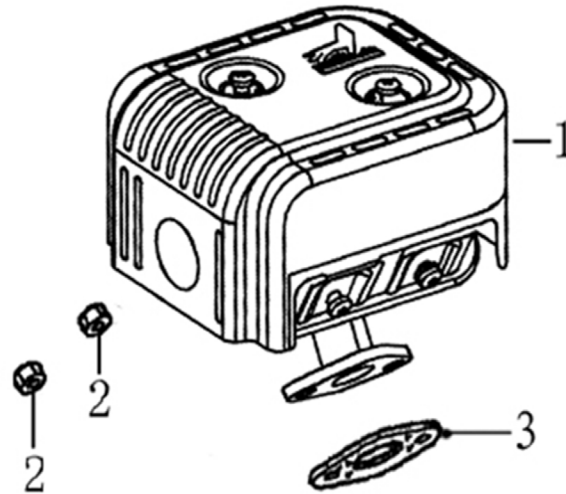

Flywheel

ITEM	PART NO.	QTY.	DESCRIPTION
1	0H95610115	1	FLYWHEEL
2	0J35220153	1	COIL ASSY, IGNITION
3	0G84420268	2	BOLT, FLANGE 6x25
4	0J35230117	1	FAN, COOLING
5	0K10430121	1	PULLEY STARTER
6	0J35220162	1	NUT

Control

ITEM	PART NO.	QTY.	DESCRIPTION
1	0J35220139	1	CONTROL ASSY.
2	0J35220157	2	BOLT, FLANGE
3	0J35220136	1	SPRING, GOVERNOR
4	0J35220137	1	SPRING, THROTTLE RETURN
5	0H95590116	1	ROD, GOVERNOR
6	0G84420197	1	BOLT, GOVERNOR ARM M6x21
7	0G84420272	1	NUT, FLANGE
8	0J35220138	1	ARM, GOVERNOR

Air Cleaner

ITEM	PART NO.	QTY.	DESCRIPTION
1	0K10460119	1	AIR CLEANER ASSY.
2	0J88870125	1	ELEMENT, AIR FILTER
3	0G84420196	2	NUT, FLANGE 6MM

Muffler

ITEM	PART NO.	QTY.	DESCRIPTION
1	0J88870126	1	MUFFLER ASSY
2	0J35220161	2	NUT, HEX
3	0J35220144	1	GASKET, MUFFLER
NOT SHOWN	0K1851	1	ARRESTOR, SPARK