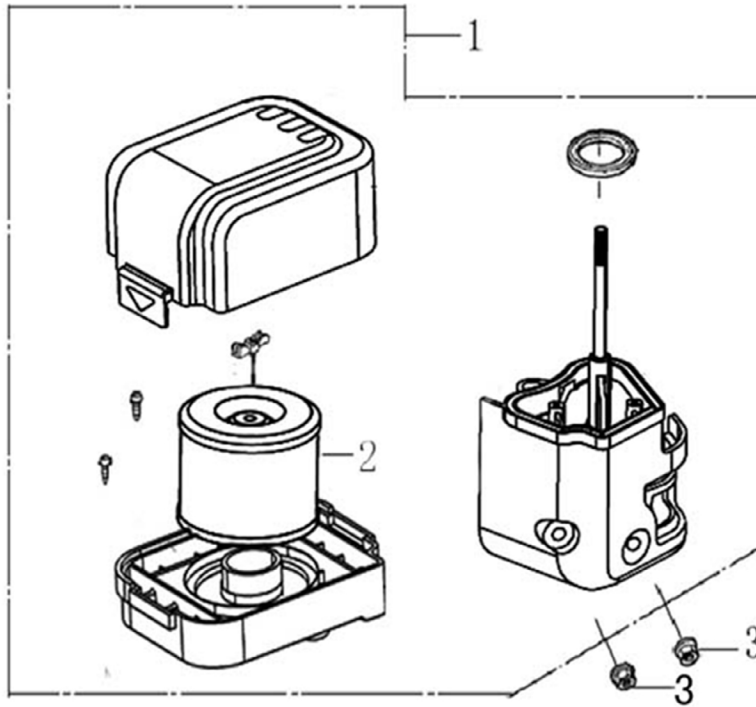

Air Cleaner

ITEM	PART NO.	QTY.	DESCRIPTION
1	0K10460119	1	AIR CLEANER ASSY.
2	0J88870125	1	ELEMENT, AIR FILTER
3	0G84420196	2	NUT, FLANGE 6MM