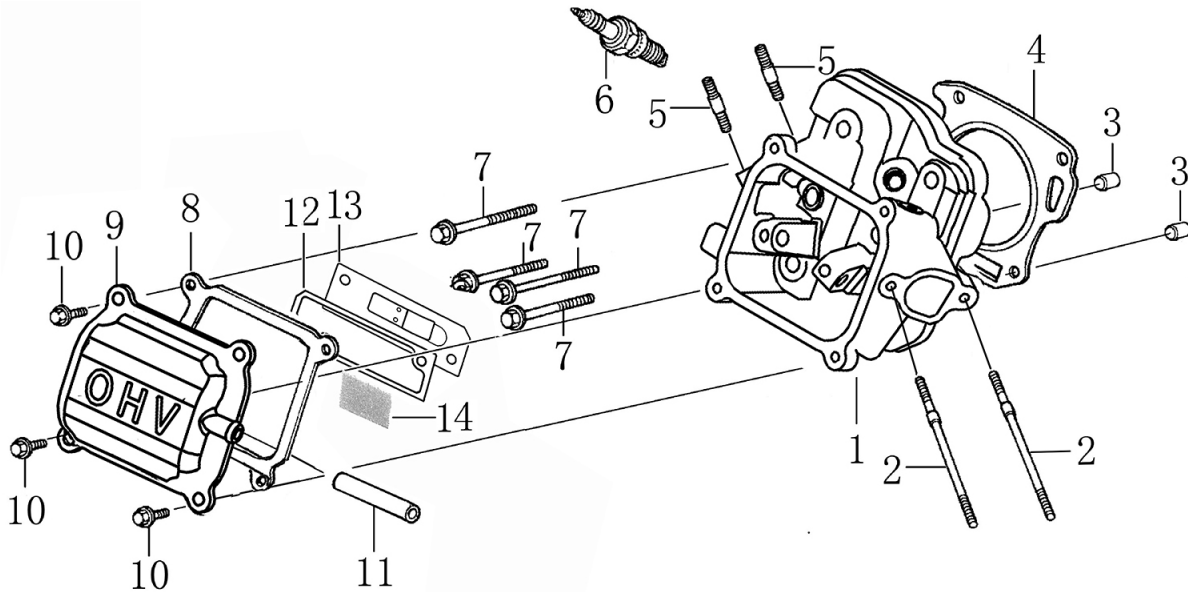

Cylinder Head

ITEM	PART NO.	QTY.	DESCRIPTION
1	0J88870101	1	HEAD, CYLINDER
2	0J35220159	2	BOLT, STUD, IN.
3	0J35220165	2	PIN, DOWEL
4	0K10430110	1	GASKET, HEAD CYLINDER
5	0G84420210	2	BOLT, STUD , EX.
6	0J00620106	1	PLUG, SPARK
7	0J35220158	4	BOLT, FLANGE 8*60
8	0J88870103	1	GASKET, HEAD COVER
9	0J88870104	1	COVER, HEAD
10	0G84420217	4	BOLT, FLANGE 6*14
11	0J88870105	1	TUBE, BREATHER
12	0J88870107	1	GASKET, BREATHER CHAMBER
13	0J88870106	1	CAP, BREATHER CHAMBER
14	0J88870108	1	OIL STRAINER
NOT SHOWN	0K104400SM		212CC ENG (G19) SM KIT

212cc ENGINE

Crankcase

ITEM	PART NO.	QTY.	DESCRIPTION
1	OK10430111	1	CRANKCASE
2	OJ35220166	1	OIL SEAL 25x41.25x6
3	OJ35220164	2	WASHER, DRAIN PLUG
4	OJ35220111	2	BOLT, DRAIN PLUG
5	OG84420112	1	ALERT UNIT, LOW OIL
6	OJ35220157	1	BOLT, FLANGE , 6x10
7	OJ35220154	1	OIL LEVEL SWITCH
8	OG84420217	2	BOLT, FLANGE , 6*14
9	OJ88870110	1	GOVERNOR GEAR ASSY.
10	OJ35230139	1	BEARING, RADIAL BALL
11	OJ47870118	1	WASHER, PLAIN
12	OG84420219	1	PIN, LOCK
13	OJ47870119	1	SHAFT, GOVERNOR ARM
14	OJ88870133	1	COVER, WIRE
15	OK10460111	1	CABLE CLEAT

Crankcase Cover

ITEM	PART NO.	QTY.	DESCRIPTION
1	0J35230110	2	GAUGE ASSY.,OIL LEVEL
2	0J35230136	6	BOLT, FLANGE
3	0J88870111	1	CASE COVER
4	0J35220166	1	OIL SEAL 25x41.25x6
5	0J35230139	1	BEARING, RADIAL BALL
6	0J35230138	2	PIN, DOWEL
7	0J88870112	1	GASKET, CASE COVER

Rocker and Camshaft

ITEM	PART NO.	QTY.	DESCRIPTION
1	0J88870120	2	ROCKER ARM
2	0J88870119	2	VALVE ROCKER SHAFT
3	0J88870121	2	ROD, PUSH
4	0J35220122	2	LIFTER VALVE
5	0J35230114	2	ROTATOR, VALVE
6	0J35220118	2	RETAINER, VALVE SPRING
7	0J35220117	2	SPRING, VALVE
8	0J35220119	1	SEAL, GUIDE
9	0J35230140	1	VALVE SET
10	0J47870133	1	CAMSHAFT ASSY
11	0K10430117	4	SPLIT WASHER