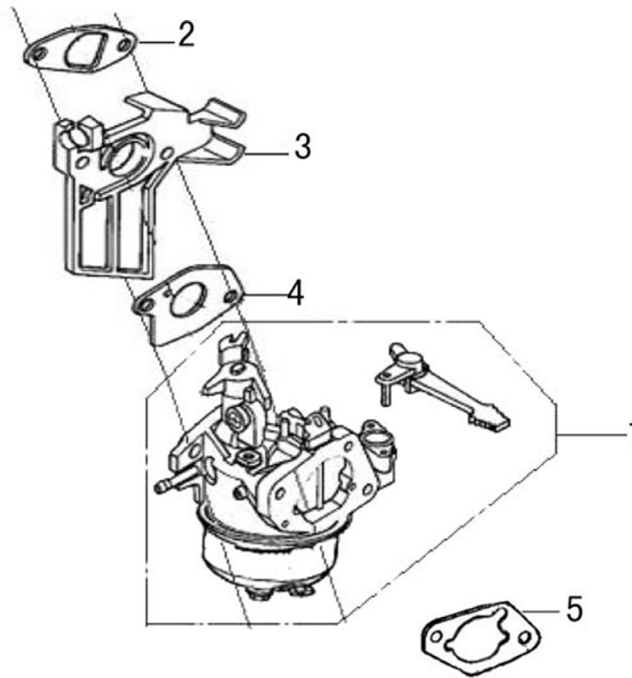

212cc ENGINE

Crankshaft and Piston

ITEM	PART NO.	QTY.	DESCRIPTION
1	0K10430113	1	RING SET
2	0J47870127	2	CLIP, PISTON PIN
3	0K10430114	1	PISTON
4	0J47870129	1	PIN, PISTON
5	0J47870130	2	BOLT, CONNECTING ROD
6	0J47870131	1	ROD ASSY., CONNECTING
7	0G84420119	1	KEY
8	0K10430115	1	CRANKSHAFT COMP
9	0J88870117	1	KEY
10	029333A	1	TIE WRAP UL 7.4"X .19" BLK

Rocker and Camshaft

ITEM	PART NO.	QTY.	DESCRIPTION
1	0J88870120	2	ROCKER ARM
2	0J88870119	2	VALVE ROCKER SHAFT
3	0J88870121	2	ROD, PUSH
4	0J35220122	2	LIFTER VALVE
5	0J35230114	2	ROTATOR, VALVE
6	0J35220118	2	RETAINER, VALVE SPRING
7	0J35220117	2	SPRING, VALVE
8	0J35220119	1	SEAL, GUIDE
9	0J35230140	1	VALVE SET
10	0J47870133	1	CAMSHAFT ASSY
11	0K10430117	4	SPLIT WASHER

Starter

ITEM	PART NO.	QTY.	DESCRIPTION
1	0K10430118	1	RECOIL STARTER W/BLWR HOUSING
2	0J0807	1	RECOIL COVER ASSY-G200F
3	0G84420241	4	BOLT, FLANGE 6x8
4	0J35220157	4	BOLT, FLANGE 6x10
5	0G9911	1	SWITCH ASSY., ENGINE STOP
6	0K10430123	1	BLOWER HOUSING/SHROUD

Shrouds

ITEM	PART NO.	QTY.	DESCRIPTION
1	0G84420241	2	BOLT, FLANGE 6x8
2	0J35230118	1	SHROUD
3	0J35220125	1	PLATE, SIDE
4	0J35220156	1	BOLT, FLANGE 6x20
5	0J35220160	1	BOLT, STUD

Carburetor

ITEM	PART NO.	QTY.	DESCRIPTION
1	OK10430120	1	CARBURETOR
2	OJ35220128	1	GASKET, INSULATOR
3	OJ35220130	1	INSULATOR, CARBURETOR
4	OJ35220127	1	GASKET, CARBURETOR
5	OJ35220129	1	SPACER, AIR CLEANER