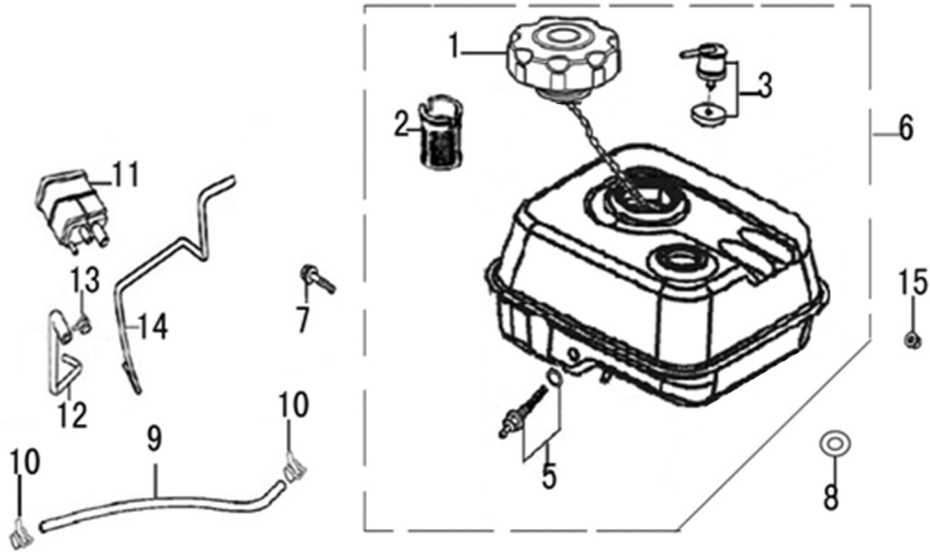

Fuel Tank

ITEM	PART NO.	QTY.	DESCRIPTION
1	0J88870127	1	CAP, FUEL
2	0J35220133	1	FILTER, FUEL
3	0J88870128	1	ROLL OVER VALVE
5	0J35220132	1	JOINT ASSY.,FUEL TANK
6	0J88870129		ASSY, FUEL TANK W/ROV
7	0G84420268	1	BOLT, FLANGE 6x25
8	0J35220171	2	WASHER, RUBBER
9	0K10460120	1	HOSE, FUEL(TUBE)
10	0J88870130	2	CLAMP/COLLAR
11	0K10470101	1	CARBON CANISTER ASSY
12	0J35220147	1	HOSE,AIRCLNR TO CARBONCANISTER
13	0J88870132	1	CLAMP
14	0K10470102	1	HOSE, ROV TO CARBON CANISTER
15	0G84420272	2	NUT, FLANGE 6MM