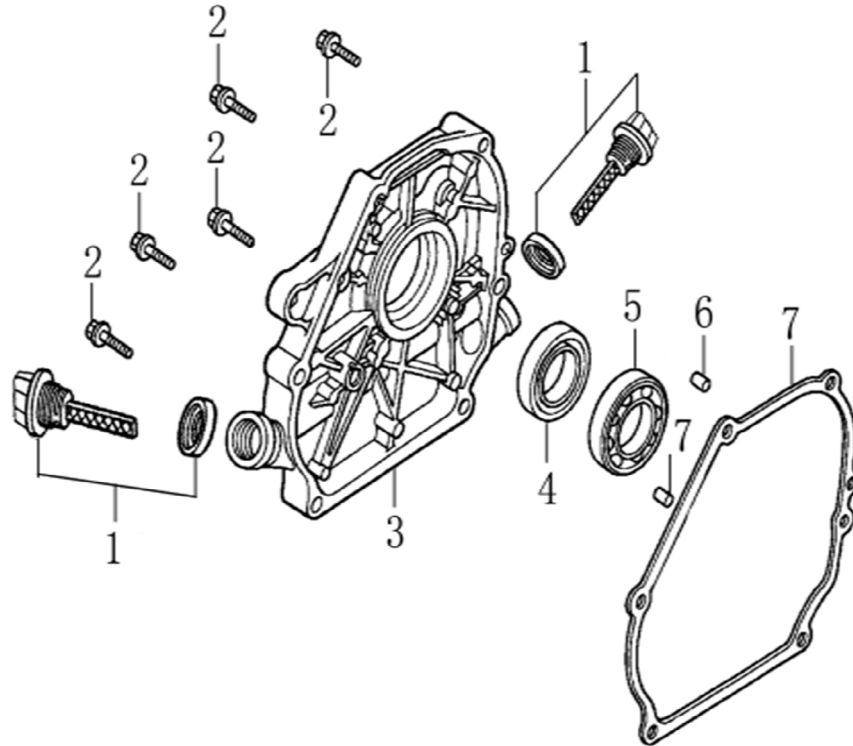

Crankcase Cover

ITEM	PART NO.	QTY.	DESCRIPTION
1	0J35230110	2	GAUGE ASSY.,OIL LEVEL
2	0J35230136	6	BOLT, FLANGE
3	0J88870111	1	CASE COVER
4	0J35220166	1	OIL SEAL 25x41.25x6
5	0J35230139	1	BEARING, RADIAL BALL
6	0J35230138	2	PIN, DOWEL
7	0J88870112	1	GASKET, CASE COVER