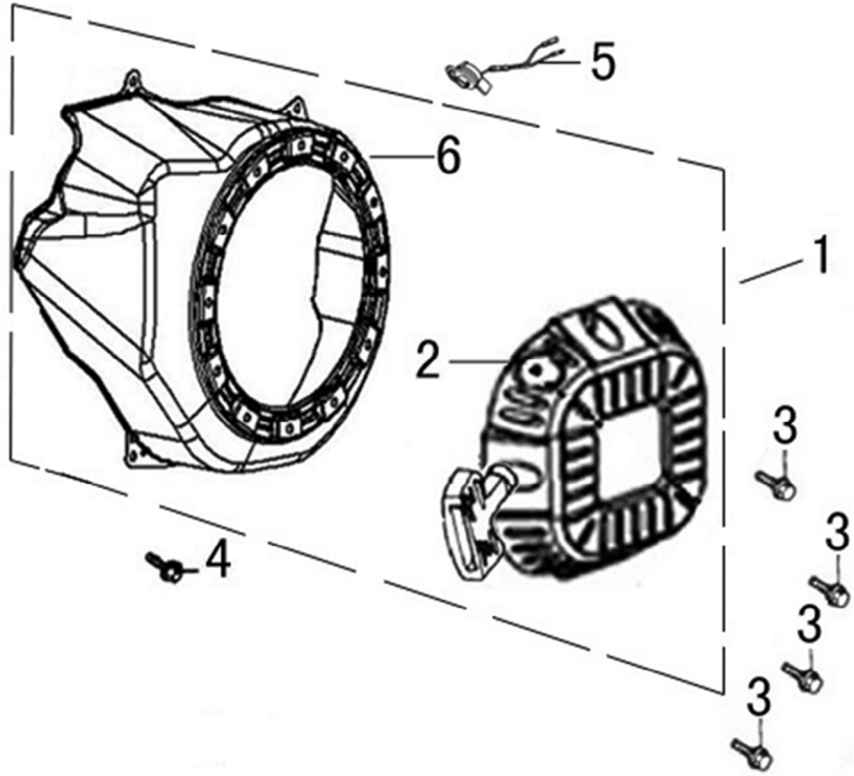

Starter

ITEM	PART NO.	QTY.	DESCRIPTION
1	0K10430118	1	RECOIL STARTER W/BLWR HOUSING
2	0J0807	1	RECOIL COVER ASSY-G200F
3	0G84420241	4	BOLT, FLANGE 6x8
4	0J35220157	4	BOLT, FLANGE 6x10
5	0G9911	1	SWITCH ASSY., ENGINE STOP
6	0K10430123	1	BLOWER HOUSING/SHROUD