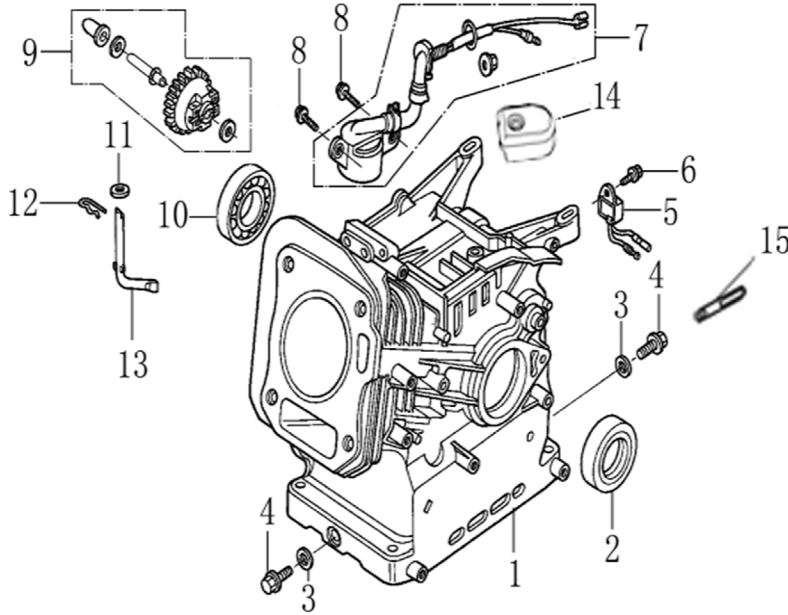

Cylinder Head

ITEM	PART NO.	QTY.	DESCRIPTION
1	0J88870101	1	HEAD, CYLINDER
2	0J35220159	2	BOLT, STUD, IN.
3	0J35220165	2	PIN, DOWEL
4	0K10430110	1	GASKET, HEAD CYLINDER
5	0G84420210	2	BOLT, STUD , EX.
6	0J00620106	1	PLUG, SPARK
7	0J35220158	4	BOLT, FLANGE 8*60
8	0J88870103	1	GASKET, HEAD COVER
9	0J88870104	1	COVER, HEAD
10	0G84420217	4	BOLT, FLANGE 6*14
11	0J88870105	1	TUBE, BREATHER
12	0J88870107	1	GASKET, BREATHER CHAMBER
13	0J88870106	1	CAP, BREATHER CHAMBER
14	0J88870108	1	OIL STRAINER
NOT SHOWN	0K104400SM		212CC ENG (G19) SM KIT

212cc ENGINE

Crankcase

ITEM	PART NO.	QTY.	DESCRIPTION
1	OK10430111	1	CRANKCASE
2	OJ35220166	1	OIL SEAL 25x41.25x6
3	OJ35220164	2	WASHER, DRAIN PLUG
4	OJ35220111	2	BOLT, DRAIN PLUG
5	OG84420112	1	ALERT UNIT, LOW OIL
6	OJ35220157	1	BOLT, FLANGE , 6x10
7	OJ35220154	1	OIL LEVEL SWITCH
8	OG84420217	2	BOLT, FLANGE , 6*14
9	OJ88870110	1	GOVERNOR GEAR ASSY.
10	OJ35230139	1	BEARING, RADIAL BALL
11	OJ47870118	1	WASHER, PLAIN
12	OG84420219	1	PIN, LOCK
13	OJ47870119	1	SHAFT, GOVERNOR ARM
14	OJ88870133	1	COVER, WIRE
15	OK10460111	1	CABLE CLEAT

212cc ENGINE

Crankshaft and Piston

ITEM	PART NO.	QTY.	DESCRIPTION
1	0K10430113	1	RING SET
2	0J47870127	2	CLIP, PISTON PIN
3	0K10430114	1	PISTON
4	0J47870129	1	PIN, PISTON
5	0J47870130	2	BOLT, CONNECTING ROD
6	0J47870131	1	ROD ASSY., CONNECTING
7	0G84420119	1	KEY
8	0K10430115	1	CRANKSHAFT COMP
9	0J88870117	1	KEY
10	029333A	1	TIE WRAP UL 7.4"X .19" BLK

Rocker and Camshaft

ITEM	PART NO.	QTY.	DESCRIPTION
1	0J88870120	2	ROCKER ARM
2	0J88870119	2	VALVE ROCKER SHAFT
3	0J88870121	2	ROD, PUSH
4	0J35220122	2	LIFTER VALVE
5	0J35230114	2	ROTATOR, VALVE
6	0J35220118	2	RETAINER, VALVE SPRING
7	0J35220117	2	SPRING, VALVE
8	0J35220119	1	SEAL, GUIDE
9	0J35230140	1	VALVE SET
10	0J47870133	1	CAMSHAFT ASSY
11	0K10430117	4	SPLIT WASHER