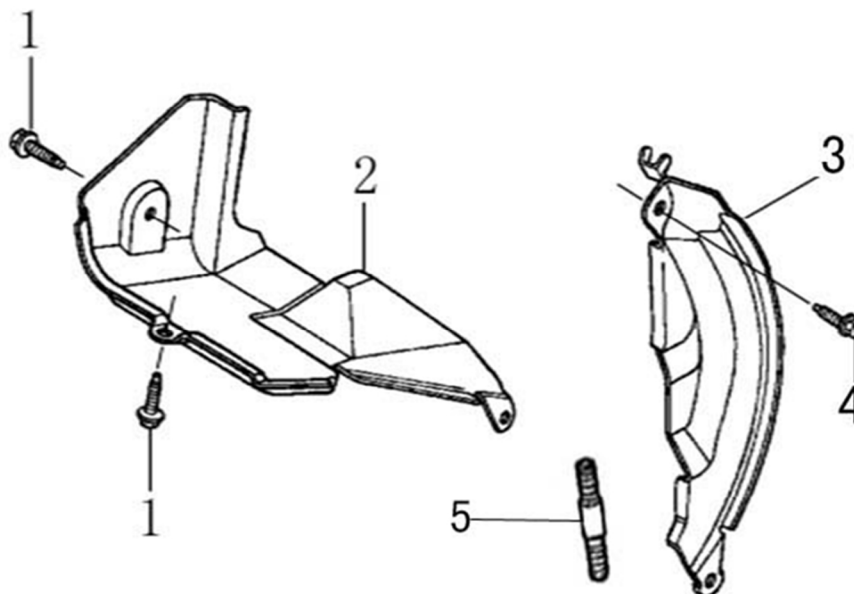

Shrouds

ITEM	PART NO.	QTY.	DESCRIPTION
1	0G84420241	2	BOLT, FLANGE 6x8
2	0J35230118	1	SHROUD
3	0J35220125	1	PLATE, SIDE
4	0J35220156	1	BOLT, FLANGE 6x20
5	0J35220160	1	BOLT, STUD