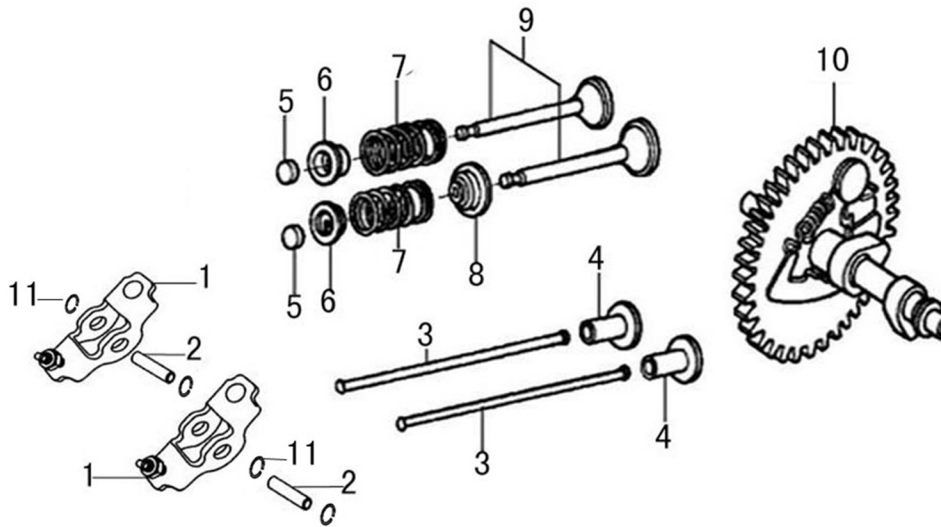

Cylinder Head

ITEM	PART NO.	QTY.	DESCRIPTION
1	0J88870101	1	HEAD, CYLINDER
2	0J35220159	2	BOLT, STUD, IN.
3	0J35220165	2	PIN, DOWEL
4	0K10430110	1	GASKET, HEAD CYLINDER
5	0G84420210	2	BOLT, STUD , EX.
6	0J00620106	1	PLUG, SPARK
7	0J35220158	4	BOLT, FLANGE 8*60
8	0J88870103	1	GASKET, HEAD COVER
9	0J88870104	1	COVER, HEAD
10	0G84420217	4	BOLT, FLANGE 6*14
11	0J88870105	1	TUBE, BREATHER
12	0J88870107	1	GASKET, BREATHER CHAMBER
13	0J88870106	1	CAP, BREATHER CHAMBER
14	0J88870108	1	OIL STRAINER
NOT SHOWN	0K104400SM		212CC ENG (G19) SM KIT

Crankcase Cover

ITEM	PART NO.	QTY.	DESCRIPTION
1	0J35230110	2	GAUGE ASSY.,OIL LEVEL
2	0J35230136	6	BOLT, FLANGE
3	0J88870111	1	CASE COVER
4	0J35220166	1	OIL SEAL 25x41.25x6
5	0J35230139	1	BEARING, RADIAL BALL
6	0J35230138	2	PIN, DOWEL
7	0J88870112	1	GASKET, CASE COVER

212cc ENGINE

Crankshaft and Piston

ITEM	PART NO.	QTY.	DESCRIPTION
1	0K10430113	1	RING SET
2	0J47870127	2	CLIP, PISTON PIN
3	0K10430114	1	PISTON
4	0J47870129	1	PIN, PISTON
5	0J47870130	2	BOLT, CONNECTING ROD
6	0J47870131	1	ROD ASSY., CONNECTING
7	0G84420119	1	KEY
8	0K10430115	1	CRANKSHAFT COMP
9	0J88870117	1	KEY
10	029333A	1	TIE WRAP UL 7.4"X .19" BLK

Rocker and Camshaft

ITEM	PART NO.	QTY.	DESCRIPTION
1	0J88870120	2	ROCKER ARM
2	0J88870119	2	VALVE ROCKER SHAFT
3	0J88870121	2	ROD, PUSH
4	0J35220122	2	LIFTER VALVE
5	0J35230114	2	ROTATOR, VALVE
6	0J35220118	2	RETAINER, VALVE SPRING
7	0J35220117	2	SPRING, VALVE
8	0J35220119	1	SEAL, GUIDE
9	0J35230140	1	VALVE SET
10	0J47870133	1	CAMSHAFT ASSY
11	0K10430117	4	SPLIT WASHER