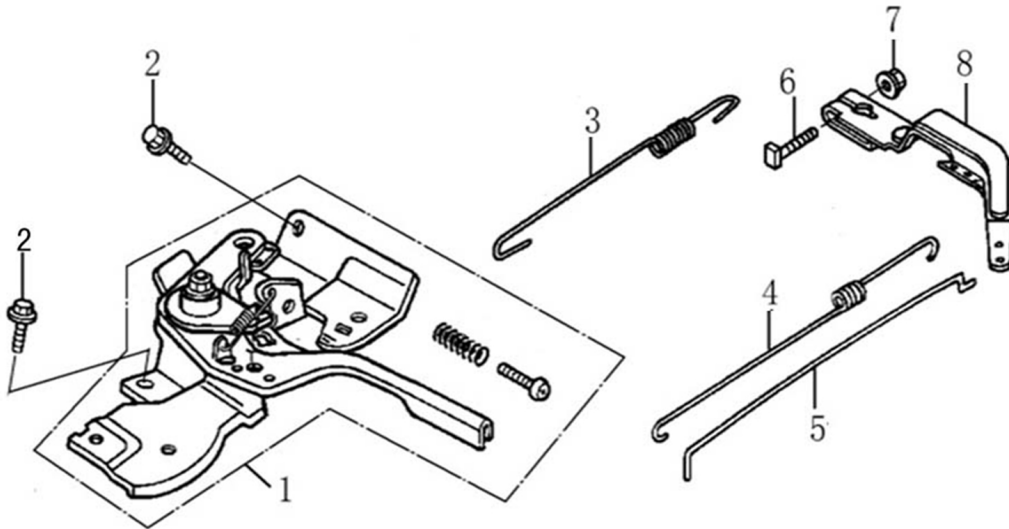

Rocker and Camshaft

ITEM	PART NO.	QTY.	DESCRIPTION
1	0J88870120	2	ROCKER ARM
2	0J88870119	2	VALVE ROCKER SHAFT
3	0J88870121	2	ROD, PUSH
4	0J35220122	2	LIFTER VALVE
5	0J35230114	2	ROTATOR, VALVE
6	0J35220118	2	RETAINER, VALVE SPRING
7	0J35220117	2	SPRING, VALVE
8	0J35220119	1	SEAL, GUIDE
9	0J35230140	1	VALVE SET
10	0J47870133	1	CAMSHAFT ASSY
11	0K10430117	4	SPLIT WASHER

Shrouds

ITEM	PART NO.	QTY.	DESCRIPTION
1	0G84420241	2	BOLT, FLANGE 6x8
2	0J35230118	1	SHROUD
3	0J35220125	1	PLATE, SIDE
4	0J35220156	1	BOLT, FLANGE 6x20
5	0J35220160	1	BOLT, STUD

Carburetor

ITEM	PART NO.	QTY.	DESCRIPTION
1	OK10430120	1	CARBURETOR
2	OJ35220128	1	GASKET, INSULATOR
3	OJ35220130	1	INSULATOR, CARBURETOR
4	OJ35220127	1	GASKET, CARBURETOR
5	OJ35220129	1	SPACER, AIR CLEANER

Control

ITEM	PART NO.	QTY.	DESCRIPTION
1	0J35220139	1	CONTROL ASSY.
2	0J35220157	2	BOLT, FLANGE
3	0J35220136	1	SPRING, GOVERNOR
4	0J35220137	1	SPRING, THROTTLE RETURN
5	0H95590116	1	ROD, GOVERNOR
6	0G84420197	1	BOLT, GOVERNOR ARM M6x21
7	0G84420272	1	NUT, FLANGE
8	0J35220138	1	ARM, GOVERNOR